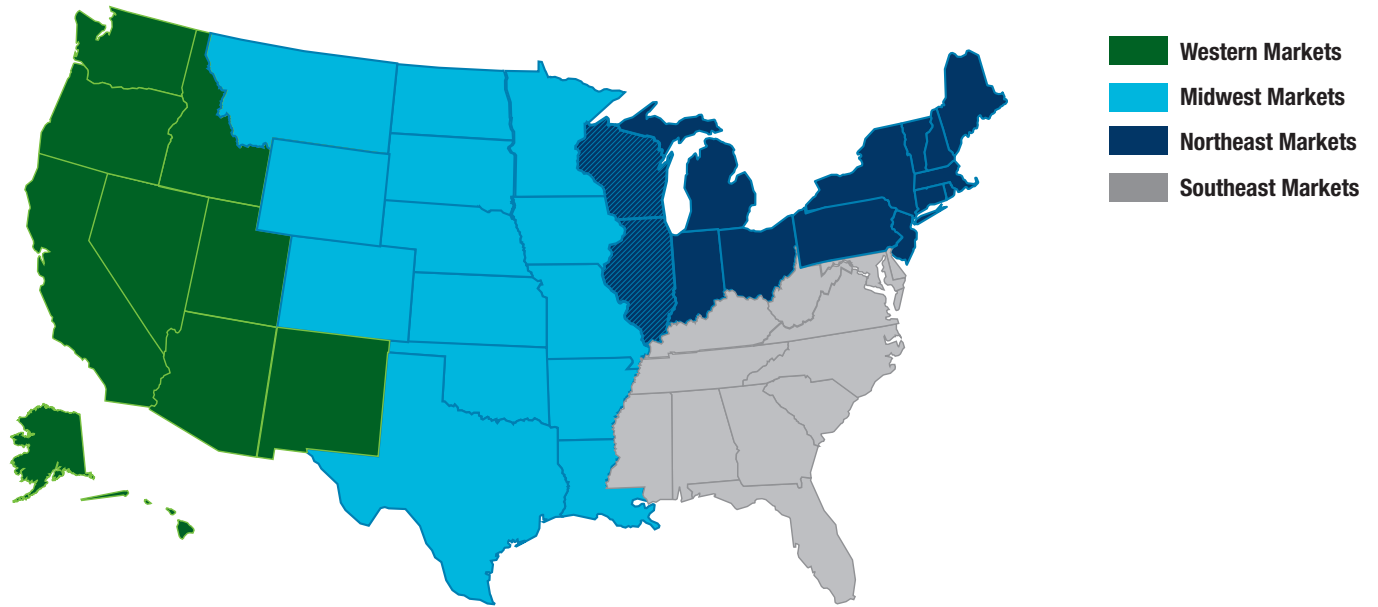

SELECT CAPITAL SALES AND MARKETING TEAM

NATIONAL SALES TEAM

★ **Christine Nguyen**
Director, National Accounts
Cell: (949) 412-6213
cnguyen@strategiccmg.com

WHOLESALEERS

■ **James M. Hickey**
FVP, Western Markets
Cell: (949) 374-0364
jhickey@strategiccmg.com

■ **Brian Rudis**
VP, Midwest Markets
Cell: (281) 467-7438
brudis@strategiccmg.com

■ **Tim Cronic, Esq.**
FVP, Southeast Markets
Cell: (770) 500-6342
tcronic@strategiccmg.com

■ **J.T. Carey**
VP, Northeast Markets
Cell: (215) 429-7330
jcarey@strategiccmg.com

■ **Tim Riddle**
Internal Wholesaler
TF: (877) 654-9323
triddle@strategiccmg.com

■ **Tim Smith**
Internal Wholesaler
TF: (877) 654-9335
tsmith@strategiccmg.com

■ **Charlie Campbell**
Internal Wholesaler
TF: (877) 654-9255
ccampbell@strategiccmg.com

■ **Bruce Welte**
Internal Wholesaler
TF: (877) 318-1550
bwelte@strategiccmg.com

■ * Wisconsin and Illinois

■ * Except Wisconsin and Illinois